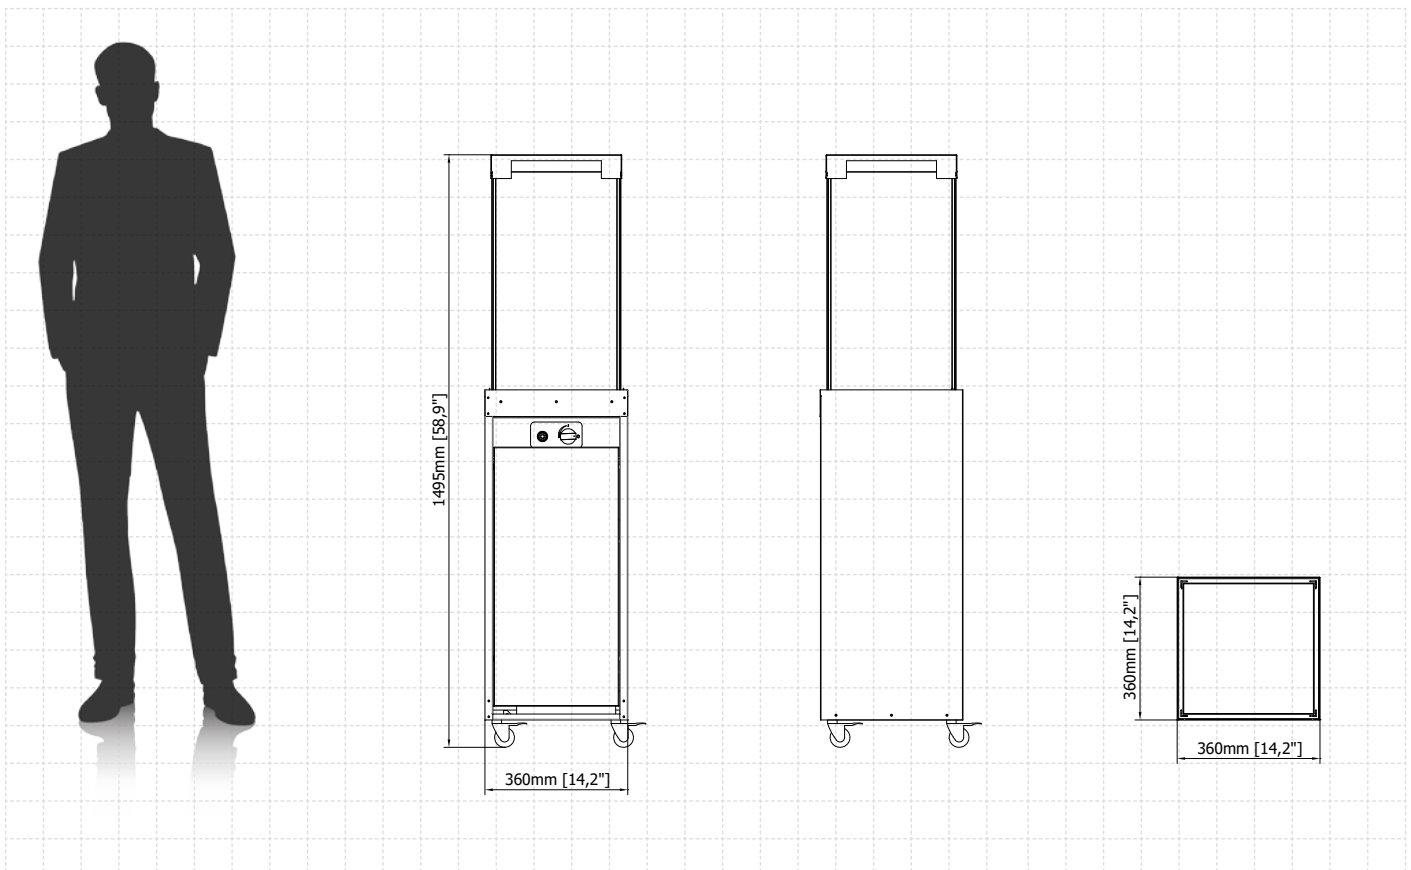

Faro

(Gas Technology)

Fuel type	LPG
Heat output	max. 5.0 - 8.0 kW
Gas consumption	max. 0.4 - 0.5 kg/h burning time up to 55h
Gas pressure	37 mbar
Total gas hose length	1.4 meter (measured from valve to pressure regulator)
Weight	20 kg
Power supply	AAA battery powered control panel
Flue	not required
Flame height regulation	yes
Materials	galvanized steel, tempered glass
Decorative accessories	black glass gravel
Application	for outdoor use only